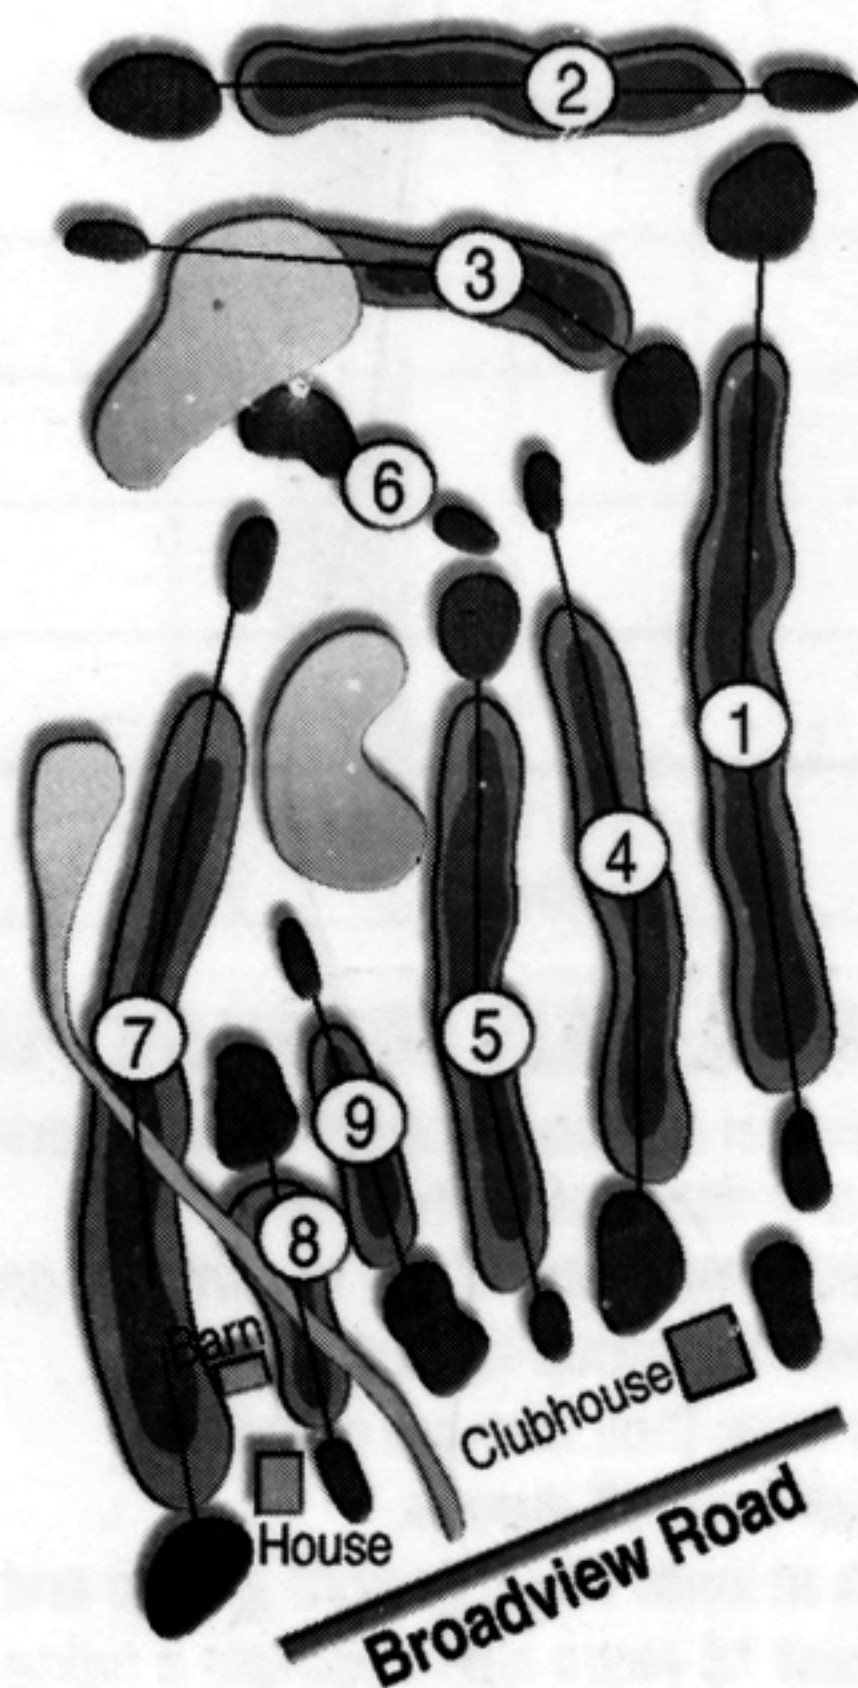

OLD PINE

GOLF COURSE

3770 Broadview Road • Richfield, Ohio 44286
(330) 659-4900

REPAIR BALL MARKS • REPLACE DIVOTS

MEN						LADIES	
YARDAGE	PAR	Handicap	We + -	HOLE	THEY + -	PAR	Handicap
309	4	4		1		5	2
210	3	1		2		4	5
201	3	3		3		4	6
267	4	5		4		4	3
245	4	6		5		4	4
71	3	9		6		3	9
340	4	2		7		5	1
144	3	7		8		3	7
123	3	8		9		3	8
1910	31			OUT		35	

Scorer _____ Attest _____ Date _____

U.S.G.A. RULES GOVERN ALL PLAY

- Our goal is to maintain a pace no slower than 1 hour, 45 minutes per per nine holes at any time during the day.
- Yardage measured from center of tee to center of green.
- Please keep up with the group in front.
- Each player must have their own set of clubs.
- Keep bags and pull carts off greens.
- Keep riding carts at least 10 yards from greens and tees.
- You must be at least 18 years old to operate a riding cart.
- Only two riders allowed per cart.